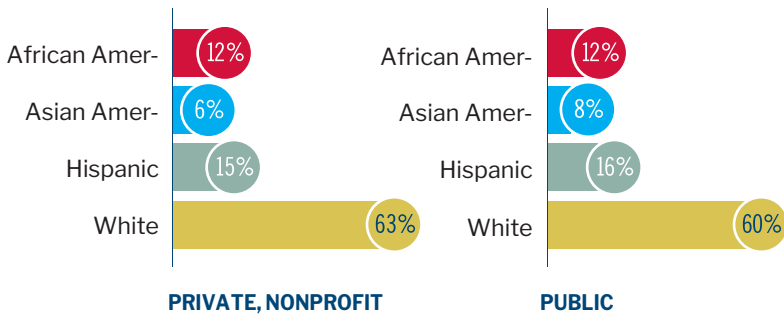

COLLEGE & UNIVERSITY UNDERGRADUATE STUDENTS AT 4-YEAR INSTITUTIONS

BY-THE-NUMBERS

TOTAL NUMBER
OF STUDENTS
2,755,115

Source: IPEDS Fall Enrollment, 2015

RACE/ETHNICITY

Source: IPEDS Fall Enrollment, 2015